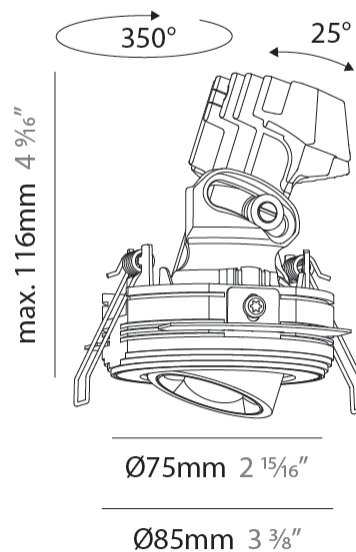

GENERAL

Series: Oiko Pro Round
Subseries: Oiko Pro Round Adjustable
Brand: Prolicht
Division: Architectural
Mounting Type: Trimless
Mounting Location: Ceiling
Subcategory: Downlight

PHYSICAL

Shape: Round
Diameter (mm): 75
Diameter (in): 2 15/16
Height (mm): 116
Height (in): 4 9/16
Ceiling Thickness (mm): 10 / 12.5 / 15 / 25
Ceiling Thickness (in): 3/8 or 1/2 or 9/16 or 1
Min. Recessing Depth (mm): 125
Min. Recessing Depth (in): 4 15/16
Light Distribution: Direct
Fixture Finish: SSR / BKV / CWI / CRY / HAB / UFT / ITA / RUA / FTG / MYG / LOD / PUS / FRO / FUP / KIA / POP / BLS / SPG / MEY / GOH / GUM / CHC / COM / ABZ / JAG / OBR / MOS / ROR
Fixture Material: Aluminum Die Cast
Cut-out Measurements: D. 86mm / 3 3/8"

ELECTRICAL

Lamp Type: LED (Zhaga Standard)
Input Wattage (W): 16
Total Output Wattage (W): 14.6
Dimming: Tri-Mode (Non-Dimming and Phase Dimming (120Vac only) and 0-10V Dimming)
Driver Included: No
Driver Location: Recessed Housing
Driver Type: Constant Current - Universal
Driver Class: Class 2
Input Voltage (V): 120 - 277
Constant Current (MA): 350

LED

Number of LEDs: 1
Color Temperature (°K): 2700 / 3000 / 3500 / 4000
Max. Delivered Lumen (lm): 1067 / 1150 / 1217 / 1220
Nominal Lumen (lm): 1393 / 1501 / 1589 / 1592
CRI: >90 CRI
Lamp Life (hrs): 50000

OPTICAL

Reflector°: 14
Adjustability: Rotational 350° / Tilt 25°

RATINGS AND CERTIFICATIONS

Certified By: Certified for North American Standards
IP rating: IP20