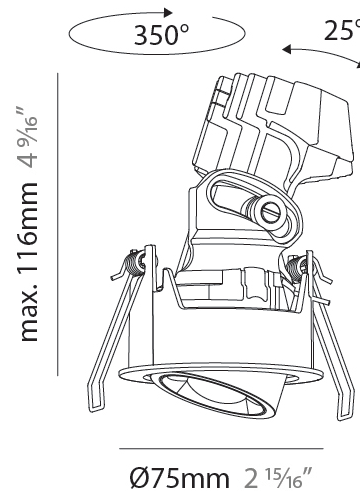

GENERAL

Series: Oiko Pro Round
Subseries: Oiko Pro Round Adjustable
Brand: Prolicht
Division: Architectural
Mounting Type: Recessed
Mounting Location: Ceiling
Subcategory: Downlight

PHYSICAL

Shape: Round
Diameter (mm): 75
Diameter (in): 2 ¹⁵/₁₆
Height (mm): 112
Height (in): 4 ⁷/₁₆
Ceiling Thickness (mm): 1 - 25
Ceiling Thickness (in): 1/16 - 1 3/16
Min. Recessing Depth (mm): 120
Min. Recessing Depth (in): 4 ³/₄
Light Distribution: Direct
Weight (kg): 0.276
Fixture Finish: SSR / BKV / CWI / CRY / HAB / UFT / ITA / RUA / FTG / MYG / LOD / PUS / FRO / FUP / KIA / POP / BLS / SPG / MEY / GOH / GUM / CHC / COM / ABZ / JAG / OBR / MOS / ROR
Fixture Material: Aluminum Die Cast
Cut-out Measurements: D. 86mm / 3 3/8"

ELECTRICAL

Lamp Type: LED (Zhaga Standard)
Input Wattage (W): 16
Total Output Wattage (W): 14.6
Dimming: Tri-Mode (Non-Dimming and Phase Dimming (120Vac only) and 0-10V Dimming)
Driver Included: No
Driver Location: Recessed Housing
Driver Type: Constant Current - Universal
Driver Class: Class 2
Input Voltage (V): 120 - 277
Constant Current (MA): 350

LED

Number of LEDs: 1
Color Temperature (°K): 2700 / 3000 / 3500 / 4000
Max. Delivered Lumen (lm): 1067 / 1150 / 1217 / 1220
Nominal Lumen (lm): 1393 / 1501 / 1589 / 1592
CRI: >90 CRI
Lamp Life (hrs): 50000

OPTICAL

Reflector°: 14
Adjustability: Rotational 350° / Tilt 25°

RATINGS AND CERTIFICATIONS

Certified By: Certified for North American Standards
IP rating: IP20