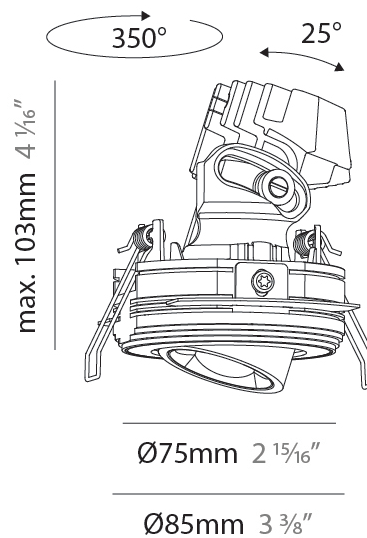

PHYSICAL

Shape: Round
Diameter (mm): 75
Diameter (in): 2 ¹⁵/₁₆
Height (mm): 103
Height (in): 4 ¹/₁₆
Ceiling Thickness (mm): 10 / 12.5 / 15 / 25
Ceiling Thickness (in): 3/8 or 1/2 or 9/16 or 1
Min. Recessing Depth (mm): 115
Min. Recessing Depth (in): 4 ¹/₂
Light Distribution: Direct
Diffuser: Lens Pack - Spread Lens / Linear Spread Lens / Honeycomb Louver
Fixture Finish: SSR / BKV / CWI / CRY / HAB / UFT / ITA / RUA / FTG / MYG / LOD / PUS / FRO / FUP / KIA / POP / BLS / SPG / MEY / GOH / GUM / CHC / COM / ABZ / JAG / OBR / MOS / ROR
Fixture Material: Aluminum Die Cast
Cut-out Measurements: D. 86mm / 3 3/8"

ELECTRICAL

Lamp Type: LED (Zhaga Standard)
Input Wattage (W): 16
Total Output Wattage (W): 14.6
Dimming: Tri-Mode (Non-Dimming and Phase Dimming (120Vac only) and 0-10V Dimming)
Driver Included: No
Driver Location: Recessed Housing
Driver Type: Constant Current - Universal
Driver Class: Class 2
Input Voltage (V): 120 - 277
Constant Current (MA): 350

LED

Number of LEDs: 1
Color Temperature (°K): 2700 / 3000 / 3500 / 4000
Max. Delivered Lumen (lm): 1375 / 1462 / 1531 / 1545
Nominal Lumen (lm): 1566 / 1665 / 1743 / 1759
CRI: >90 CRI
Lamp Life (hrs): 50000

OPTICAL

Reflector: 50
Adjustability: Rotational 350° / Tilt 25°

RATINGS AND CERTIFICATIONS

Certified By: Certified for North American Standards
IP rating: IP20