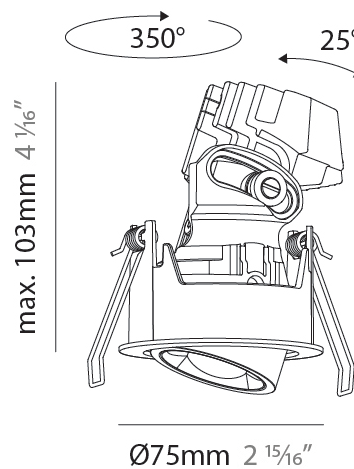

PHYSICAL

Shape: Round
Diameter (mm): 75
Diameter (in): 2 15/16
Height (mm): 103
Height (in): 4 1/16
Ceiling Thickness (mm): 10 / 12.5 / 15 / 25
Ceiling Thickness (in): 3/8 or 1/2 or 9/16 or 1
Min. Recessing Depth (mm): 115
Min. Recessing Depth (in): 4 1/2
Light Distribution: Downlight
Diffuser: Lens Pack - Spread Lens / Linear Spread Lens / Honeycomb Louver
Fixture Finish: SSR / BKV / CWI / CRY / HAB / UFT / ITA / RUA / FTG / MYG / LOD / PUS / FRO / FUP / KIA / POP / BLS / SPG / MEY / GOH / GUM / CHC / COM / ABZ / JAG / OBR / MOS / ROR
Fixture Material: Aluminum Die Cast
Cut-out Measurements: D. - 68mm / 2 11/16"

ELECTRICAL

Lamp Type: LED (Zhaga Standard)
Input Wattage (W): 15
Total Output Wattage (W): 13.6
Dimming: Tri-Mode (Non-Dimming and Phase Dimming (120Vac only) and 0-10V Dimming)
Driver Included: No
Driver Location: Recessed Housing
Driver Type: Constant Current - Universal
Driver Class: Class 2
Input Voltage (V): 120 - 277
Constant Current (MA): 350

LED

Number of LEDs: 1
Color Temperature (°K): 2700 / 3000 / 3500 / 4000
Max. Delivered Lumen (lm): 1375 / 1462 / 1531 / 1545
Nominal Lumen (lm): 1566 / 1665 / 1743 / 1759
CRI: >90 CRI
Lamp Life (hrs): 50000

OPTICAL

Reflector: 50

RATINGS AND CERTIFICATIONS

Certified By: Certified for North American Standards
IP rating: IP20