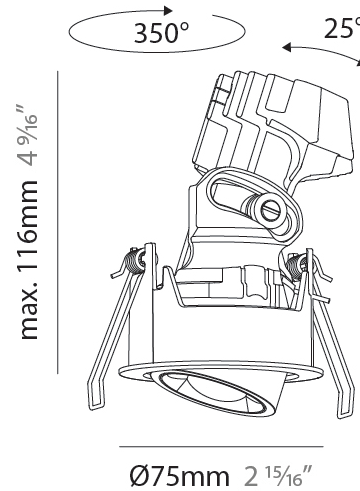

GENERAL

Series: Oiko Pro Round
Subseries: Oiko Pro Round Adjustable
Brand: Prolicht
Division: Architectural
Mounting Type: Recessed
Mounting Location: Ceiling
Subcategory: Downlight

PHYSICAL

Shape: Round
Diameter (mm): 75
Diameter (in): 2 ¹⁵/₁₆
Height (mm): 116
Height (in): 4 ⁹/₁₆
Ceiling Thickness (mm): 1 - 25
Ceiling Thickness (in): 1/16 - 1 3/16
Min. Recessing Depth (mm): 125
Min. Recessing Depth (in): 4 ¹⁵/₁₆
Light Distribution: Direct
Weight (kg): 0.29
Fixture Finish: SSR / BKV / CWI / CRY / HAB / UFT / ITA / RUA / FTG / MYG / LOD / PUS / FRO / FUP / KIA / POP / BLS / SPG / MEY / GOH / GUM / CHC / COM / ABZ / JAG / OBR / MOS / ROR
Fixture Material: Aluminum Die Cast
Cut-out Measurements: D. 68mm / 2 2/3"

ELECTRICAL

Lamp Type: LED (Zhaga Standard)
Input Wattage (W): 15
Total Output Wattage (W): 13.6
Dimming: Tri-Mode (Non-Dimming and Phase Dimming (120Vac only) and 0-10V Dimming)
Driver Included: No
Driver Location: Recessed Housing
Driver Type: Constant Current - Universal
Driver Class: Class 2
Input Voltage (V): 120 - 277
Constant Current (MA): 350

LED

Number of LEDs: 1
Color Temperature (°K): 2700 / 3000 / 3500 / 4000
Max. Delivered Lumen (lm): 1295 / 1377 / 1442 / 1455
Nominal Lumen (lm): 1566 / 1665 / 1743 / 1759
CRI: >90 CRI
Lamp Life (hrs): 50000

OPTICAL

Reflector°: 34
Adjustability: Rotational 350° / Tilt 25°

RATINGS AND CERTIFICATIONS

Certified By: Certified for North American Standards
IP rating: IP20